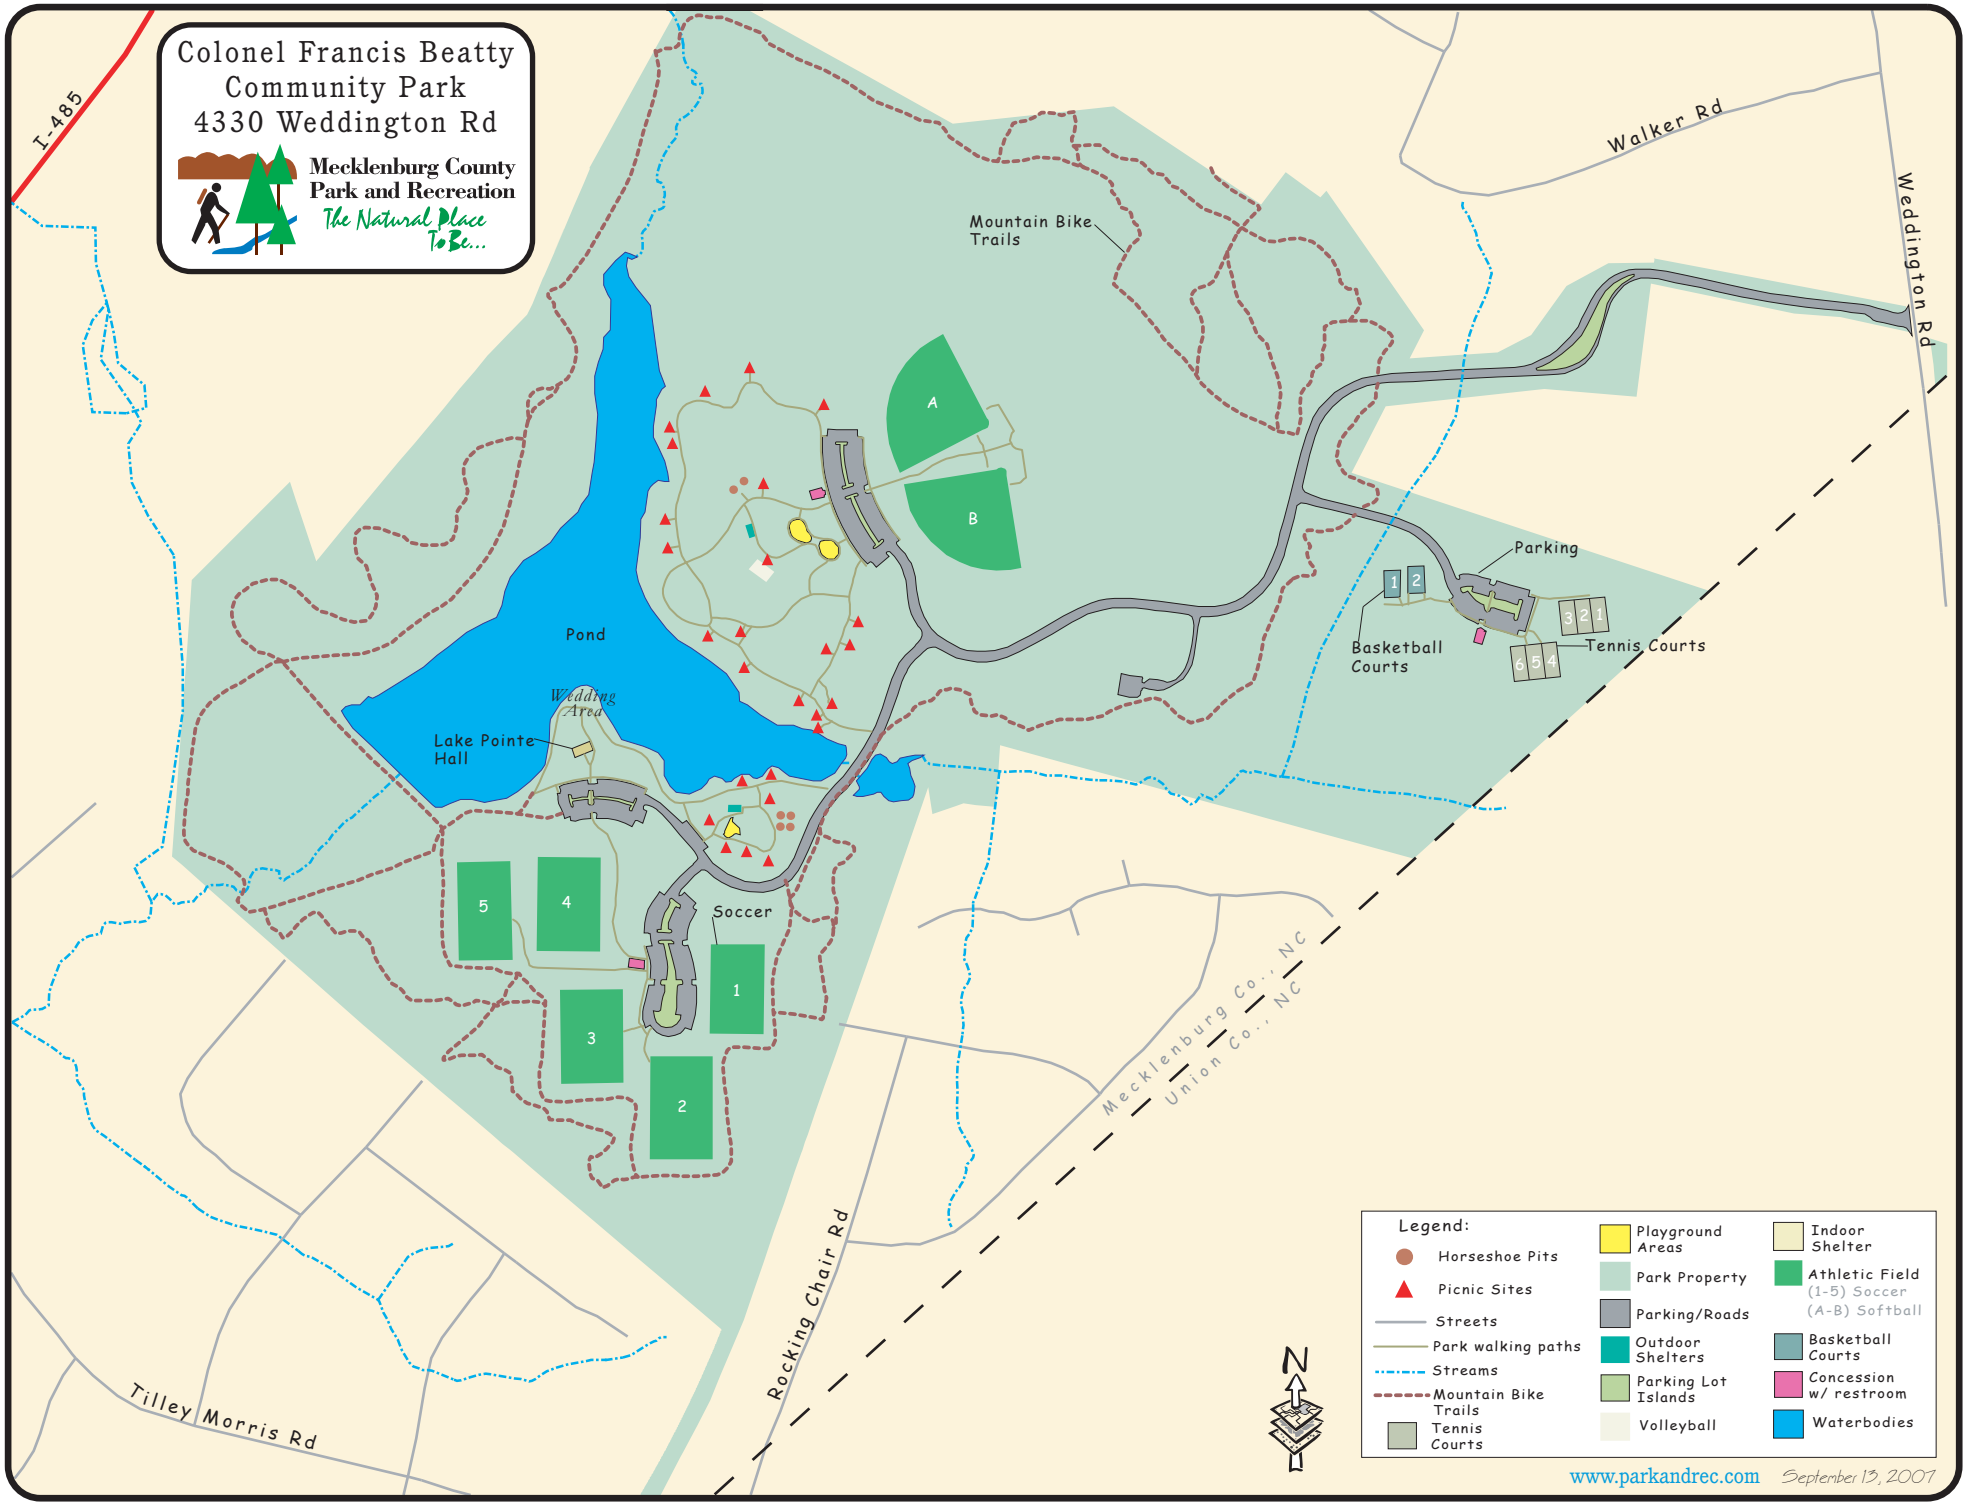

Colonel Francis Beatty
Community Park
4330 Weddington Rd

Mecklenburg County
Park and Recreation
*The Natural Place
To Be...*

Legend:

Horseshoe Pits	Playground Areas	Indoor Shelter
Picnic Sites	Park Property	Athletic Field (1-5) Soccer (A-B) Softball
Streets	Parking/Roads	Basketball Courts
Park walking paths	Outdoor Shelters	Concession w/ restroom
Streams	Parking Lot Islands	Waterbodies
Mountain Bike Trails	Volleyball	
Tennis Courts		